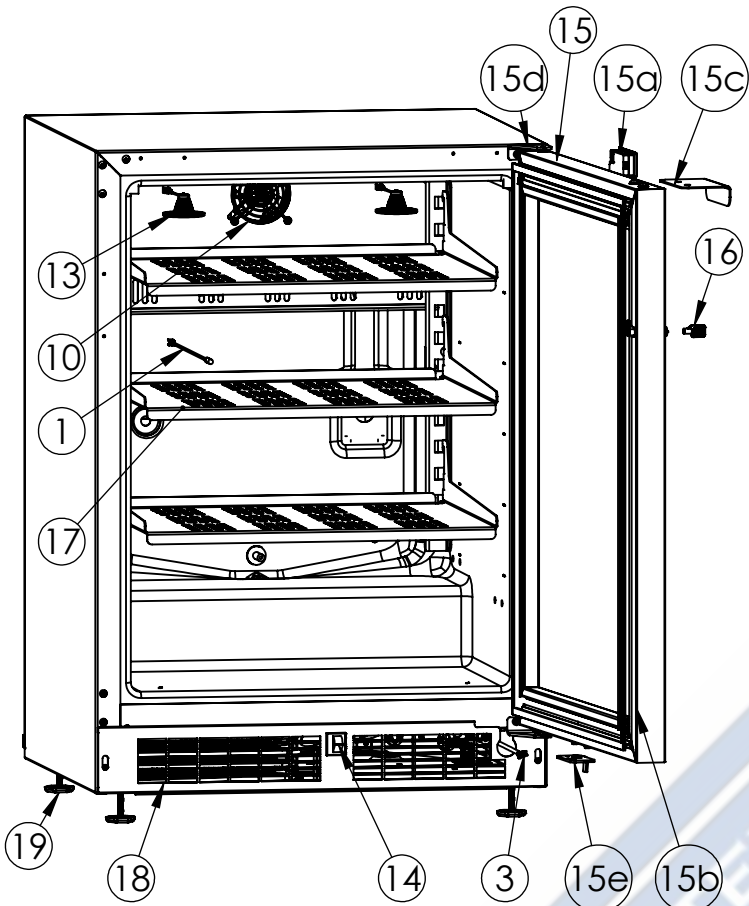

# Service Parts List

guaranteedparts.com

1-855-472-4443

MS24RAG4RW1		
Item	Description	Marvel P/N
1	Cab Thermistor	42249157
2	Defrost Thermistor	42249157
3	Comm Cable	S41013555-RS
4	Microsentry II Main Board	S41050526-13
5	Compressor	42249211
6	Run Capacitor	S41013510
7	Evaporator	42249115
8	Condenser	42249374
9	Condenser Fan and Blade	42249159
10	Evaporator Fan	42249149
11	350mA Fan Power Supply	42248893
12	700mA LED Light Power Supply	42248894
13	White LED Light	42249105
14	Black Rocker Light Switch	42246922
15	RH White Door 15a. Display: S41012982 15b. Black Gasket: S31580-041 15c. White Door Handle: 42249528 15d. RH Chrome Hinge PKG: 42249128 15e. RH Door Stop: 42249352	42249588
16	Keys	42244506
17	Perforated Metal Shelf	S41013646-WHT
18	RH Black Grille	s41014476-BR
19	Leveling Legs(4)	42243808
20	Power Cord	42248243